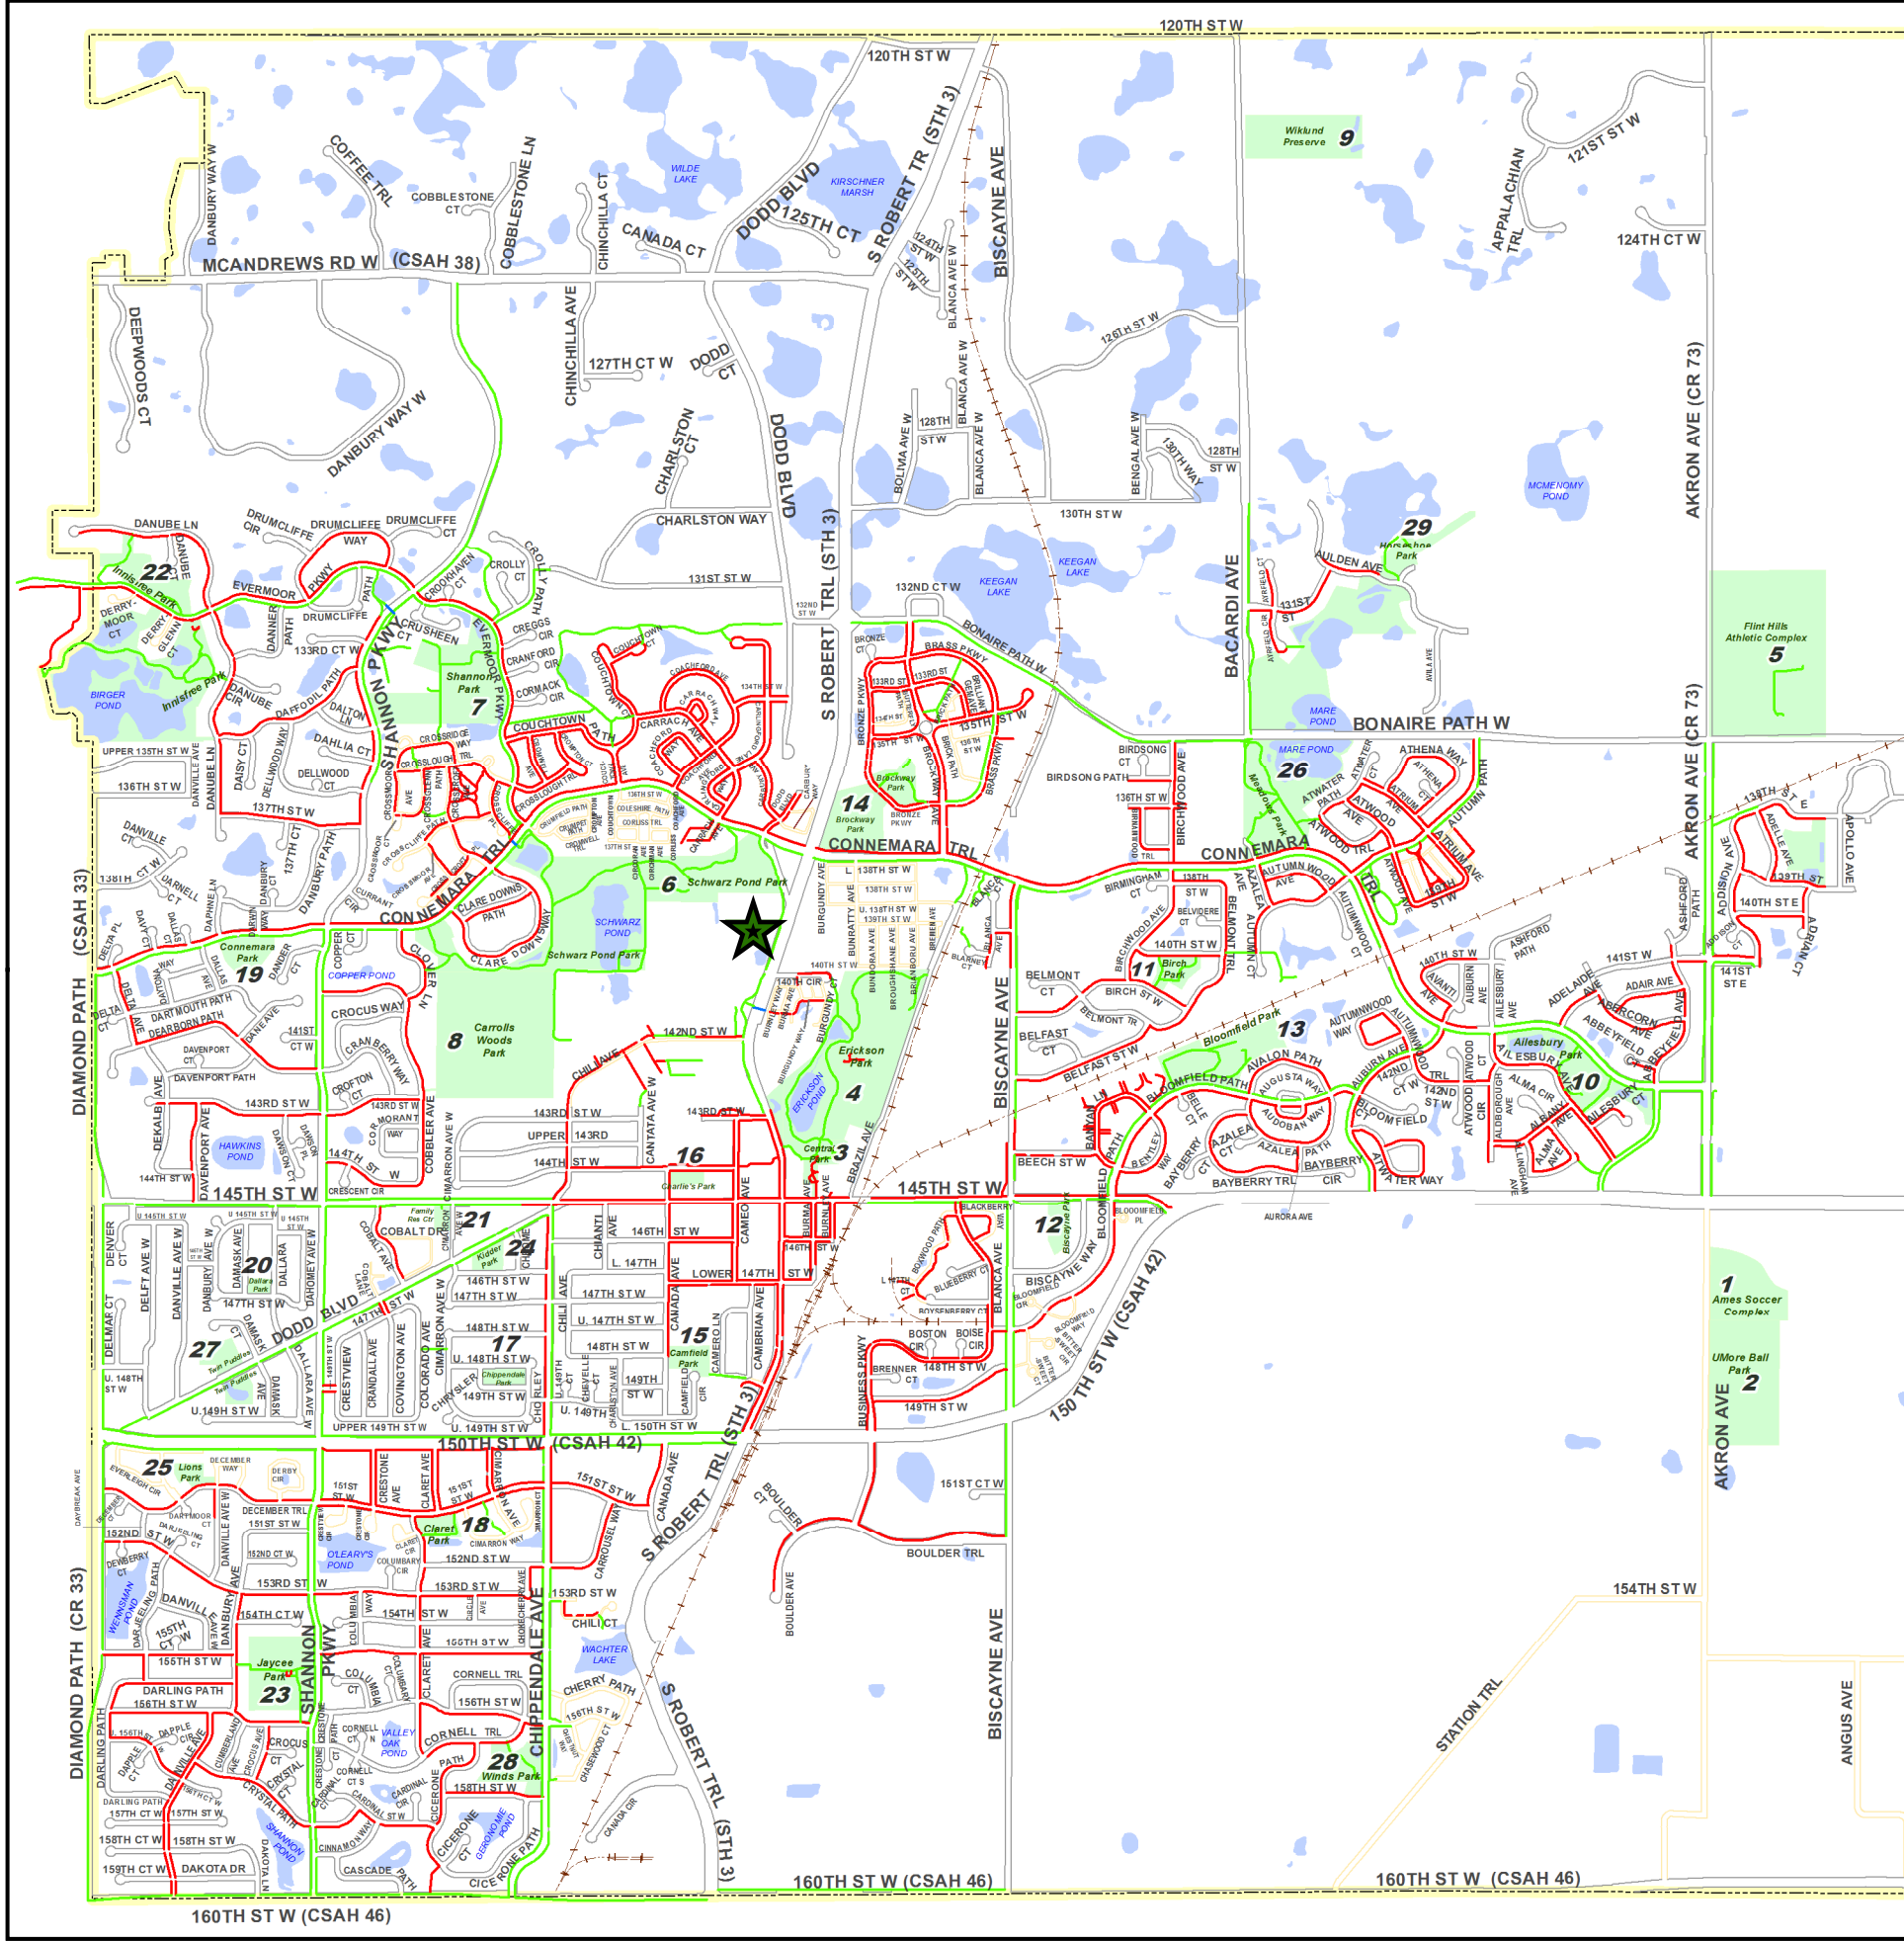

Trails and Parks Map City of Rosemount

Legend

- Water
- Bituminous
- Tunnel
- Parks
- Sidewalk
- Community Center

Park Amenities:																						
Existing Element	Acres	Barbecue Grills	Basketball Field - Official	Basketball - Hard Surface	Little league Field	Nature Areas	Parking	Picnic Shelter	Picnic Tables	Playground Equipment	Restrooms	Skating - Hockey	Skating - Pleasure	Soccer - Official Fields	Soccer - Youth Fields	Softball - Official	Tennis Courts	Volleyball Courts	Walking Trails	Warming House	Disk Golf	Skate Park
COMMUNITY PARKS																						
1	Ames Soccer Complex (at DCTC)	13.56																				
2	Ball Fields at Umore, 14860 Akron Ave	26.40																				
3	Central Park, 2893 145th St W	6.28																				
4	Erickson Park, 14115 Brazil Ave	45.10																				
5	Flint Hills Athletic Complex	57.62																				
6	Schwarz Pond Park, 13787 Dodd Blvd	62.29																				
7	Shannon Park, 13260 Shannon Pkwy	24.76																				
CONSERVANCY LAND																						
8	Carrolls Woods, 3335 142nd St W	44.46																				
9	Wilkund Preserve, Bacardi Ae	14.97	Preserve																			
NEIGHBORHOOD PARKS																						
10	Birch Park, 2181 Birch St	3.52																				
11	Biscayne Park, 2420 145th St W	3.08																				
12	Bloomfield Park, 14225 Bloomfield Path	13.75																				
13	Brockway Park, 13660 Bronze Pkwy	14.36																				
14	Camfield Park, 14795 Canada Ave	3.10																				
15	Charlies Park, 3155 144th St W	1.26																				
16	Chippendale Park, 14876 Chrysler Ave	2.11																				
17	Claret Park, 15130 Claret Ave	2.63																				
18	Connemara Park, 13930 Connemara Tr	4.79																				
19	Dallara Park, 4175 147th St W	1.04																				
20	Family Resource Center Park 14521 Cimarron Ave	1.24																				
21	Innisfree Park, 4270 Evermoor Pkwy	55.82																				
22	Jaycee Park, 15425 Shannon Pkwy	14.66																				
23	Kidder Park, 3652 146th St W	2.13																				
24	Lions Park, 15155 December Tr	1.94																				
25	Meadows Park, 13960 Azalea Ave	26.44																				
26	Prestwick Park, 14238 Ailesbury Ave	13.81																				
27	Twin Puddles Park, 14884 Dodd Blvd	5.40																				
28	Winds Park, 15675 Chippendale Ave	7.09																				
29	Horseshoe Lake Park,	37.12																				